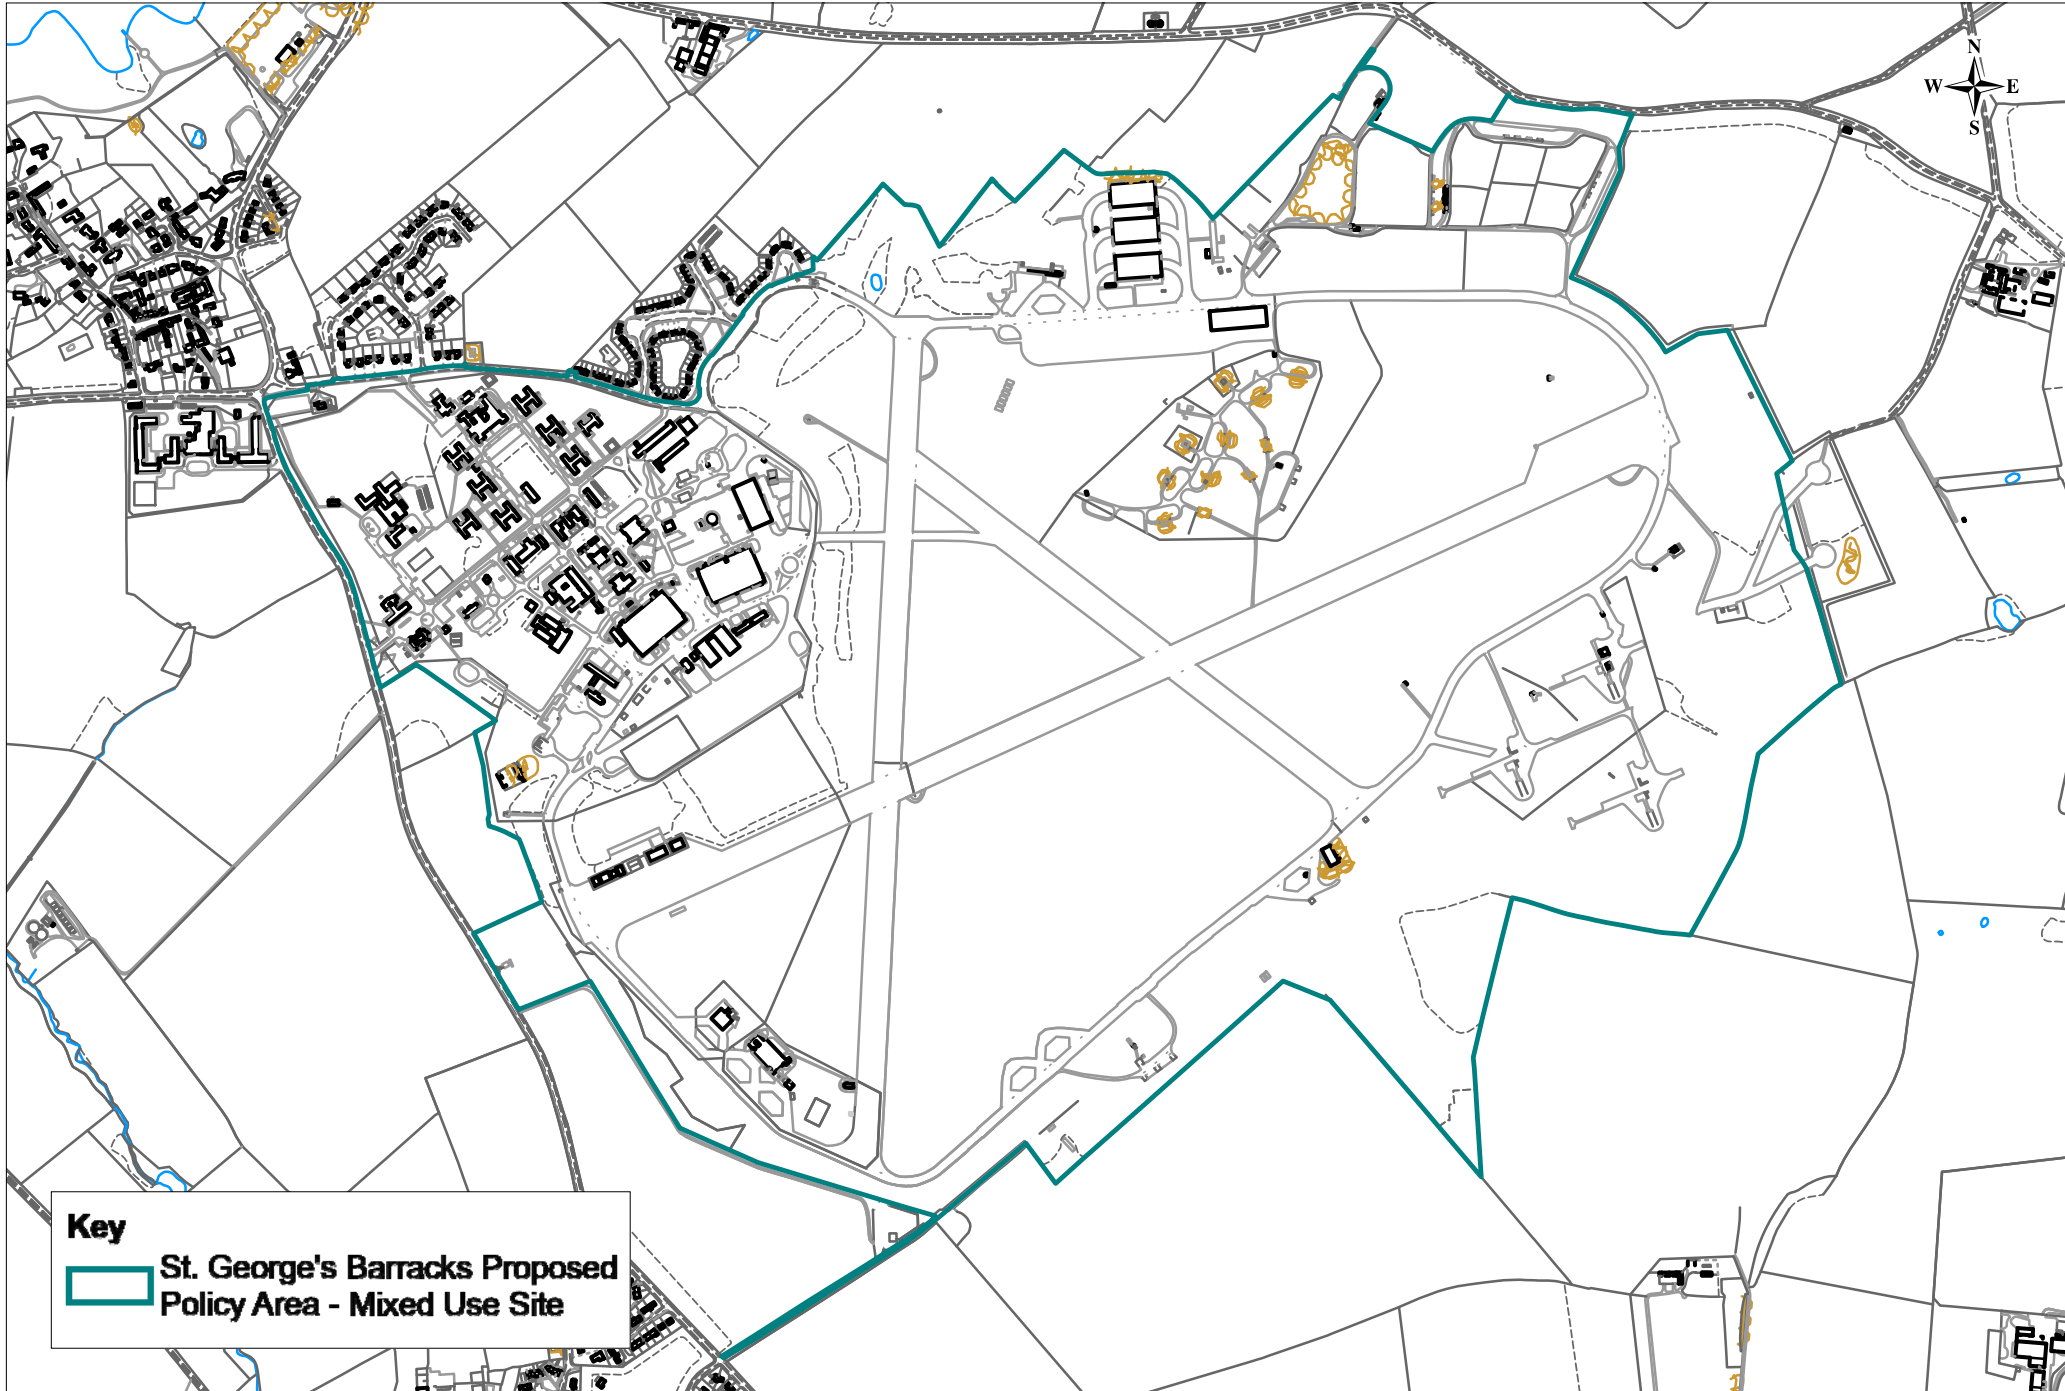

# St. George's Barracks Proposed Policy Area

## Rutland Local Plan

### Key

 St. George's Barracks Proposed Policy Area - Mixed Use Site